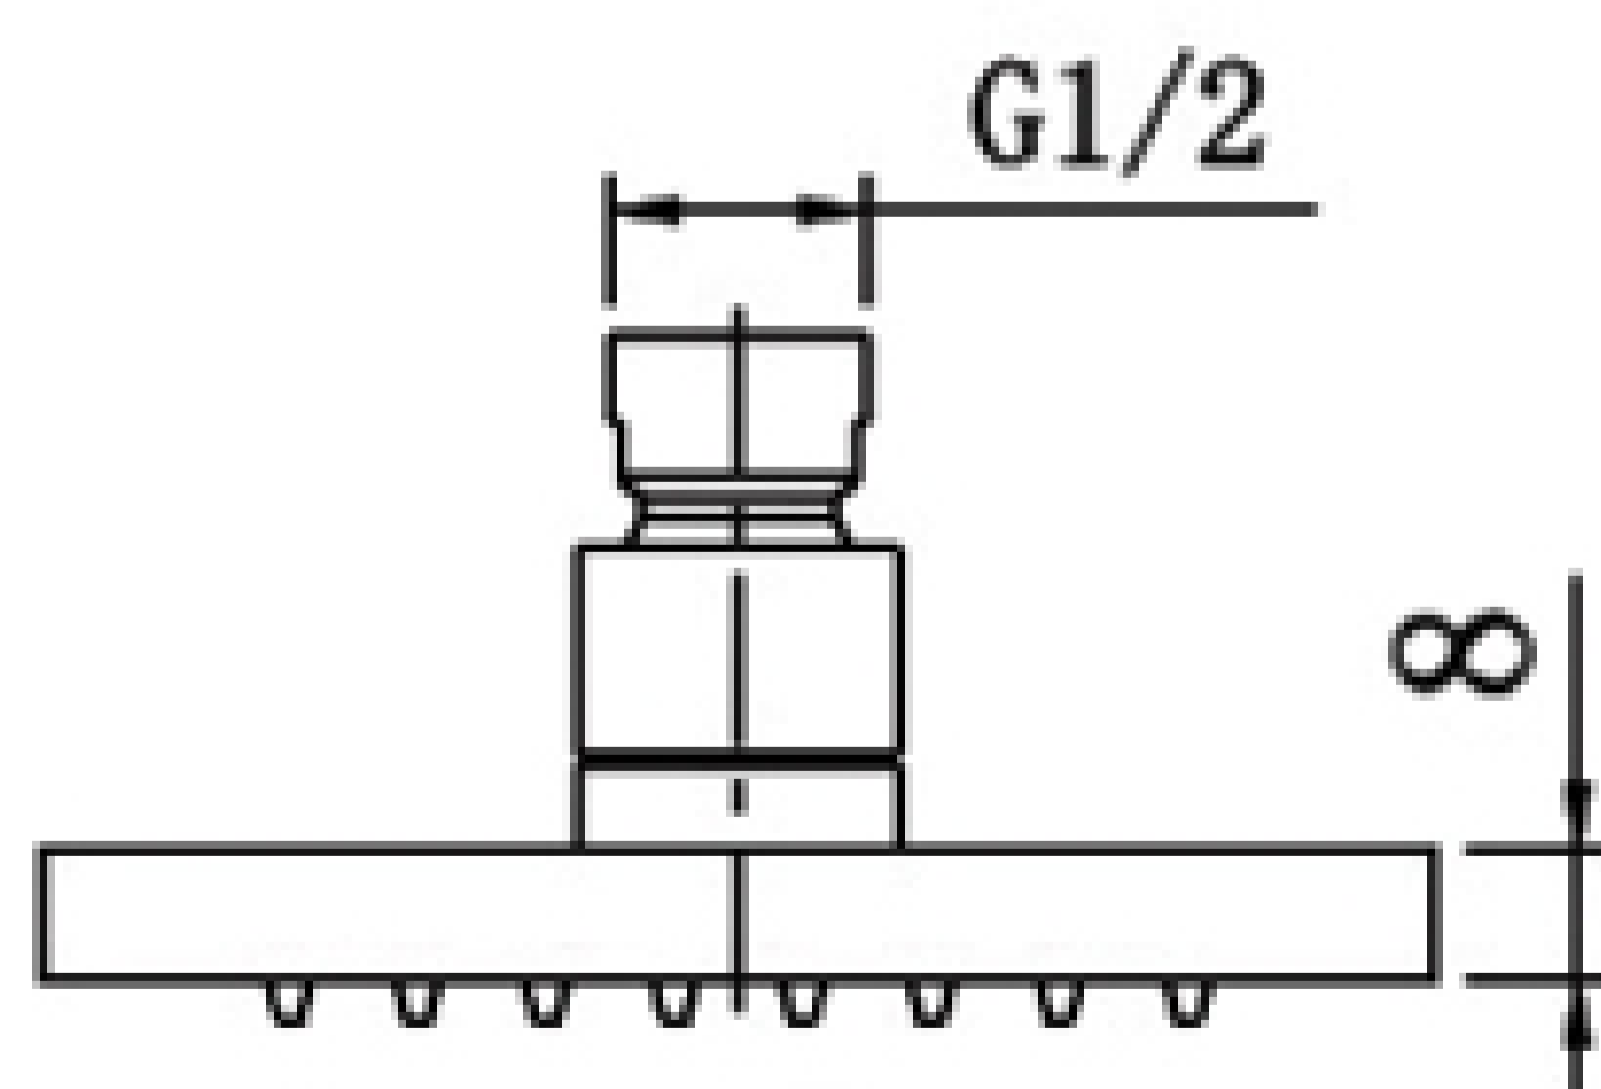

## Brass Shower Head

Product Code : 4000

### Technical Drawing

All dimension are in **mm**